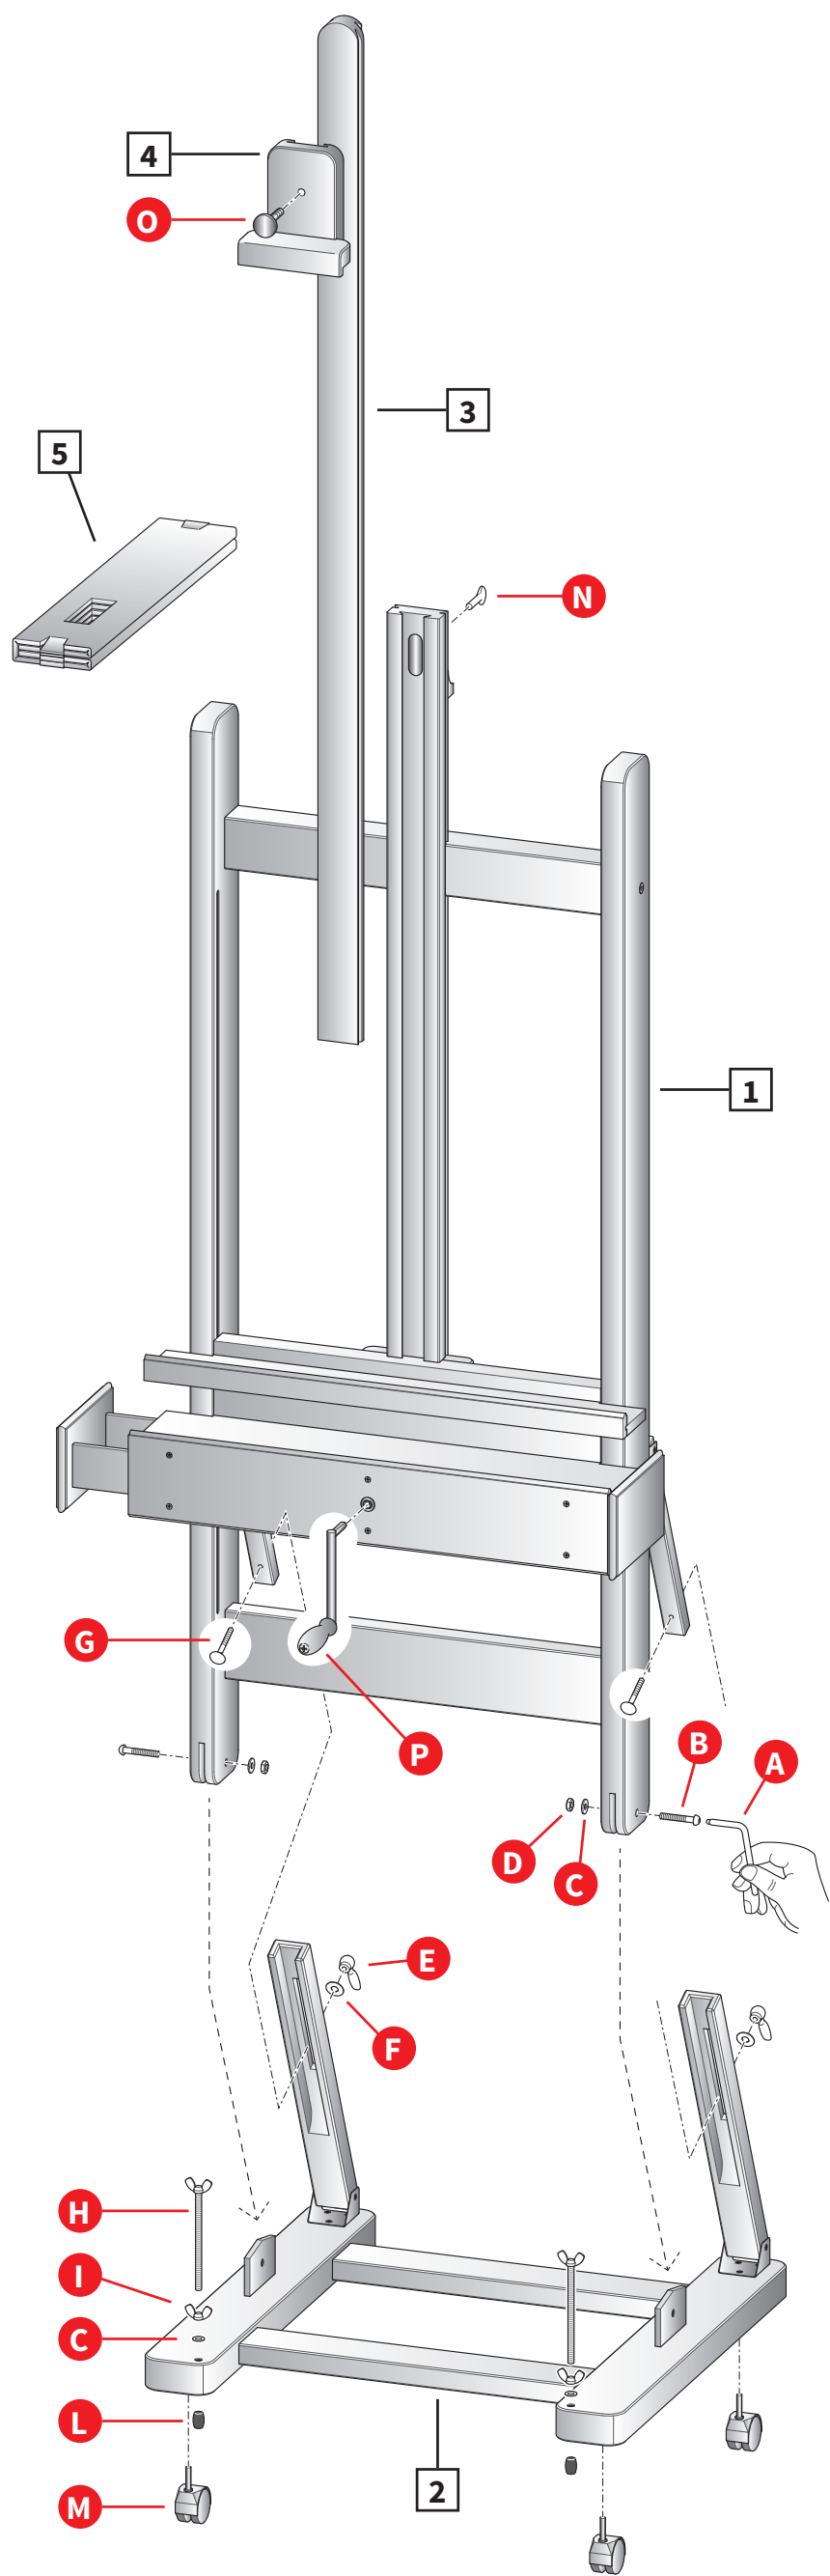

MABEF

Istruzioni video
Video instructions

1 1x Telaio
Frame

2 1x Base
Base

3 1x Asta centrale scorrevole
Sliding post

4 1x Blocco ferma tela
Top canvas holder

5 1x Supporto per assemblaggio
Assembly support

A x1 mm. 5

B x2 mm. 8x45

C x4 mm. 8x17

D x2 mm. 8

E x2 mm. 8x75

F x2 mm. 8x24

G x2 mm. 8x55

H x2 mm. 8x150

I x2 mm. 8

L x2 mm. 8

M x4 mm. 45

N x1 mm. 8x40

O x1 mm. 8x35

P x1 mm. 8

Tela
max 40 Kg
Canvas
max 88 lbs

32 Kg
70 lbs

1

- A** x1 
- B** x2 
- C** x2 
- D** x2 

- E** x2 
- F** x2 
- G** x2 

2

- N** x1 
- O** x1 
- M** x4 

3

- H** x2 
- I** x2 
- C** x2 
- L** x2 
- P** x1 