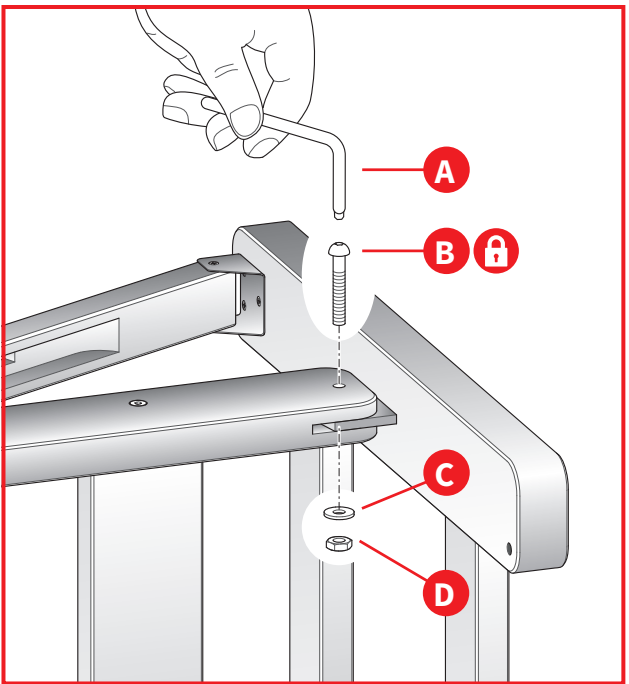

1

- **A** x1
- **B** x2
- **C** x2
- **D** x2

- **E** x2
- **F** x2
- **G** x2