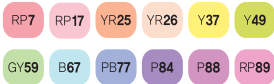

- **111******
TOUCH TWIN MARKER
Available in 204 colors
Sales unit 6 markers

**** When specifying a color, quote the category number followed by the color series number. Please refer to the color chart.

TOUCH TWIN MARKER

● **1100613**
NEW TOUCH TWIN 6 MARKER SET [MAIN COLORS]

Contents: 6 main colors

● **1100603**
NEW TOUCH TWIN 6 MARKER SET [GREY COLORS]

Contents: 6 grey colors

● **1100622**
NEW TOUCH TWIN 6 MARKER SET [SKIN TONES A]

Contents: 6 skin tones

● **1101213**
TOUCH TWIN 12 MARKER SET [MAIN]

Contents: 12 main colors

● **1101216**
TOUCH TWIN 12 MARKER SET [PASTEL]

Contents: 12 pastel colors

● **1101220**
TOUCH TWIN 12 MARKER SET [SKIN TONES]

Contents: 12 skin tones

TOUCH TWIN MARKER

1101210 TOUCH TWIN 12 MARKER SET [WOOD]

Contents: 12 wood colors

1101203 TOUCH TWIN 12 MARKER SET [COOL GREY]

Contents: 12 cool grey colors

1101201 TOUCH TWIN 12 MARKER SET [WARM GREY]