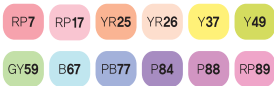

- **121******
TOUCH TWIN BRUSH MARKER
Available in 204 colors
Sales unit 6 markers

**** When specifying a color, quote the category number followed by the color series number. Please refer to the color chart.

TOUCH TWIN BRUSH MARKER

● **1210613**
NEW TOUCH TWIN 6 BRUSH MARKER SET [MAIN COLORS]

Contents: 6 main colors

● **1210603**
NEW TOUCH TWIN 6 BRUSH MARKER SET [GREY COLORS]

Contents: 6 grey colors

● **1210622**
NEW TOUCH TWIN 6 BRUSH MARKER SET [SKIN TONES A]

Contents: 6 skin tones

● **1211213**
TOUCH TWIN 12 BRUSH MARKER SET [MAIN]

Contents: 12 main colors

● **1211216**
TOUCH TWIN 12 BRUSH MARKER SET [PASTEL]

Contents: 12 pastel colors

● **1201220**
TOUCH TWIN 12 BRUSH MARKER SET [SKIN TONES]

Contents: 12 skin tones

TOUCH TWIN BRUSH MARKER

● **1211210**
TOUCH TWIN 12 BRUSH MARKER SET
[WOOD]

Contents: 12 wood colors

● **1211203**
TOUCH TWIN 12 BRUSH MARKER SET [COOL GREY]

Contents: 12 cool grey colors