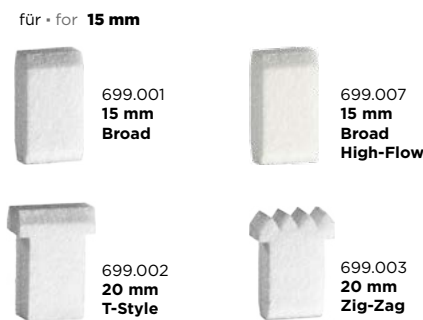

EXCHANGE TIPS